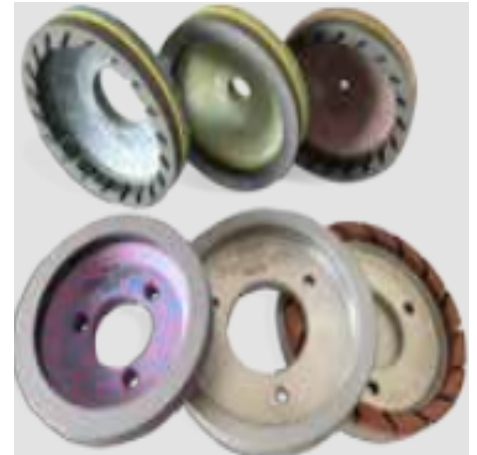

## Tools For Flat Glass Industry

Metal Bond Diamond Cup Wheels

Metal Bond Diamond Peripheral Wheels

Resin Bond Diamond Cup Wheels

Metal Bond Diamond Routers

Core Drills & Combi Drills

Diamond Belts

Edge Deletion Wheels